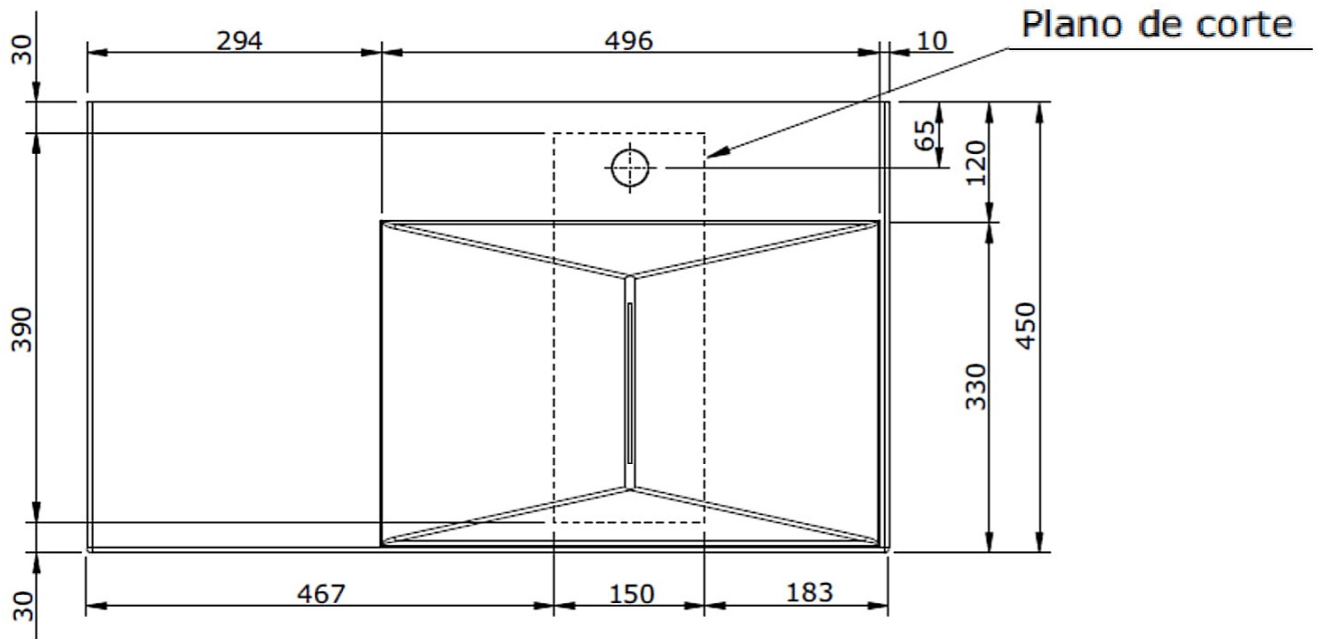

# FLUX

sanindusa®  
lifemoments

Model : 109760  
Product : 80 cm Wall Hung  
Washbasin without hole

Model : 40908  
80 cm Towel Rail

FLUX

sanindusa<sup>®</sup>  
lifemoments

Model : 109780

Product : 100 cm Wall Hung  
Washbasin without hole

Model : 40910

Product : 100 cm Towel Rail