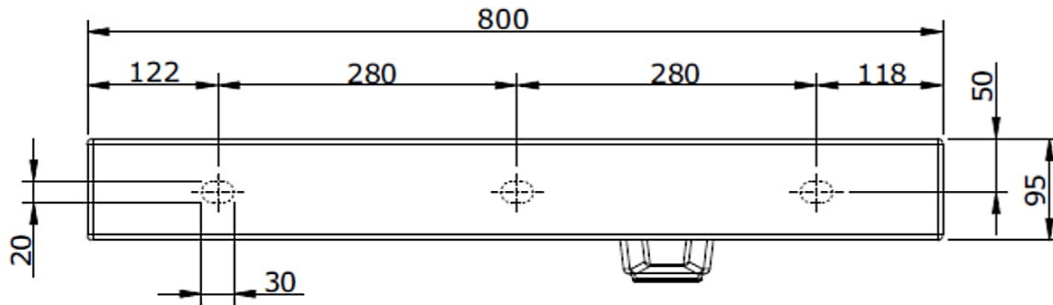

# FLUX

sanindusa®  
lifemoments

Model : 109760  
Product : 80 cm Wall Hung  
Washbasin without hole

Model : 40908  
80 cm Towel Rail

FLUX

sanindusa<sup>®</sup>  
lifemoments

Model : 109780

Product : 100 cm Wall Hung  
Washbasin without hole

Model : 40910

Product : 100 cm Towel Rail