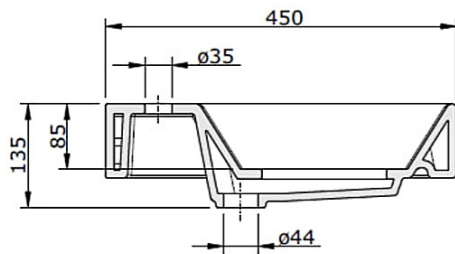

# FLUX

sanindusa®  
lifemoments

Model : 109760  
Product : 80 cm Wall Hung  
Washbasin without hole

Model : 40908  
80 cm Towel Rail

FLUX

sanindusa<sup>®</sup>  
lifemoments

Model : 109780

Product : 100 cm Wall Hung  
Washbasin without hole

Model : 40910

Product : 100 cm Towel Rail